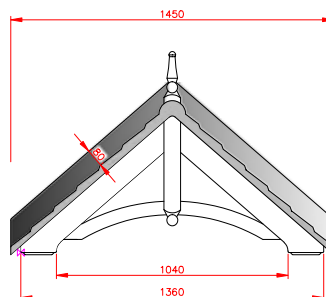

Beverley

- Standard Gallows or Corbels provided
- Other sizes available on request
- Concealed soffit fittings
- GRP or Traditional roof
- Full fitting instructions supplied
- Easy to fit

GRP roof colours:

- In addition to the standard colours shown, we can provide products to any BS or RAL colour.
- UV stabilisers are added to the gel coat finishes to minimise colour degradation.
- Colour fastness figures are available on request.