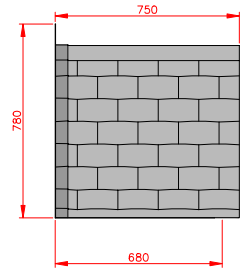

Windsor

- Standard Gallows or Corbels provided
- Other sizes available on request
- Concealed soffit fittings
- GRP or Traditional roof
- Full fitting instructions supplied
- Easy to fit

GRP roof colours:

- In addition to the standard colours shown, we can provide products to any BS or RAL colour.
- UV stabilisers are added to the gel coat finishes to minimise colour degradation.
- Colour fastness figures are available on request.