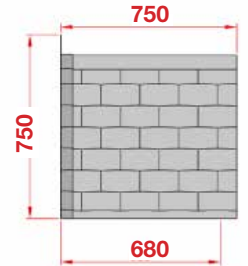

Ascot

- Standard Gallows or Corbels provided
- Other sizes available on request
- Concealed soffit fittings
- GRP or Traditional roof
- Full fitting instructions supplied
- Easy to fit

GRP roof colours:

- In addition to the standard colours shown, we can provide products to any BS or RAL colour.
- UV stabilisers are added to the gel coat finishes to minimise colour degradation.
- Colour fastness figures are available on request.