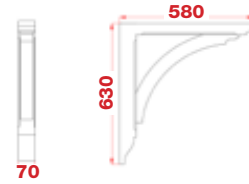

## Gallows

GRP-Bracket**006**

GRP-Bracket**001**

GRP-Bracket**004**

GRP-Bracket**009**

Bracket colours:

WhiteD

Dark Brown