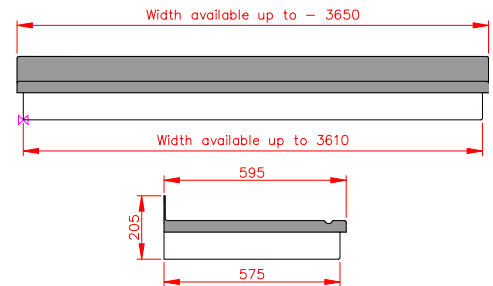

# Hexham

- Standard Gallows or Corbels provided
- Other sizes available on request
- Concealed soffit fittings
- Full fitting instructions supplied
- Easy to fit

Slate Grey

**GRP roof colours:**

- In addition to the standard colours shown, we can provide products to any BS or RAL colour.
- UV stabilisers are added to the gel coat finishes to minimise colour degradation.
- Colour fastness figures are available on request.