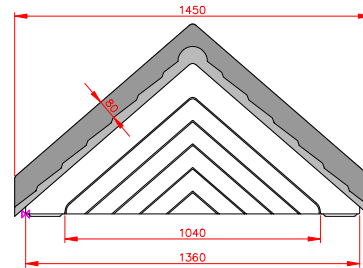

Windsor

- Standard Gallows or Corbels provided
- Other sizes available on request
- Concealed soffit fittings
- GRP or Traditional roof
- Full fitting instructions supplied
- Easy to fit

GRP roof colours:

- In addition to the standard colours shown, we can provide products to any BS or RAL colour.
- UV stabilisers are added to the gel coat finishes to minimise colour degradation.
- Colour fastness figures are available on request.