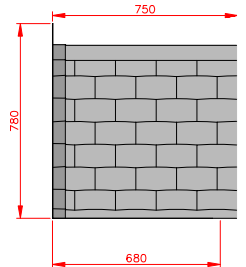

GRP roof colours:

- In addition to the standard colours shown, we can provide products to any BS or RAL colour.
- UV stabilisers are added to the gel coat finishes to minimise colour degradation.
- Colour fastness figures are available on request.