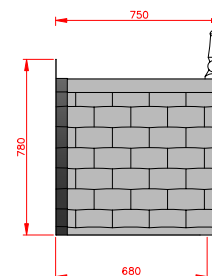

Beverley

- Standard Gallows or Corbels provided
- Other sizes available on request
- Concealed soffit fittings
- GRP or Traditional roof
- Full fitting instructions supplied
- Easy to fit

GRP roof colours:

- In addition to the standard colours shown, we can provide products to any BS or RAL colour.
- UV stabilisers are added to the gel coat finishes to minimise colour degradation.
- Colour fastness figures are available on request.