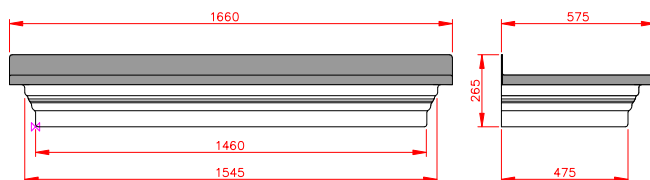

# Epsom

- Standard Gallows or Corbels provided
- Other sizes available on request
- Concealed soffit fittings
- Full fitting instructions supplied
- Easy to fit

Slate Grey

**GRP roof colours:**

- In addition to the standard colours shown, we can provide products to any BS or RAL colour.
- UV stabilisers are added to the gel coat finishes to minimise colour degradation.
- Colour fastness figures are available on request.