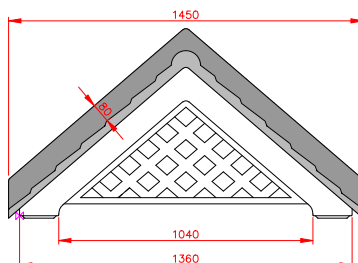

GRP roof colours:

- In addition to the standard colours shown, we can provide products to any BS or RAL colour.
- UV stabilisers are added to the gel coat finishes to minimise colour degradation.
- Colour fastness figures are available on request.