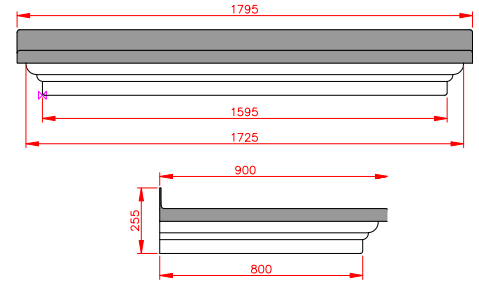

# Cartmel

- Standard Gallows or Corbels provided
- Other sizes available on request
- Concealed soffit fittings
- Full fitting instructions supplied
- Easy to fit

Slate Grey

**GRP roof colours:**

- In addition to the standard colours shown, we can provide products to any BS or RAL colour.
- UV stabilisers are added to the gel coat finishes to minimise colour degradation.
- Colour fastness figures are available on request.