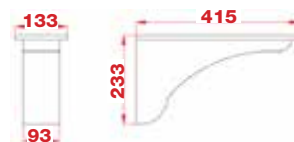

## Corbels

Corbel **001**

Corbel **005**

Corbel **004**

Corbel **003**

Bracket colours:

WhiteD

Dark Brown

# Lattice

FRONT VIEW

SIDE VIEW

FRONT VIEW

SIDE VIEW

Available From:-