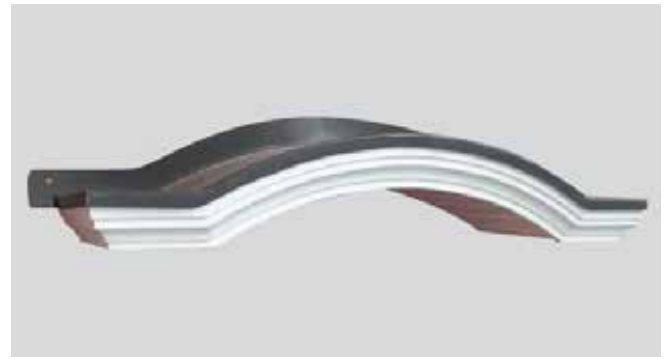

# Chantilly

- Standard Gallows or Corbels provided
- Concealed soffit fittings
- Full fitting instructions supplied
- Easy to fit

Slate Grey

**GRP roof colours:**

- In addition to the standard colours shown, we can provide products to any BS or RAL colour.
- UV stabilisers are added to the gel coat finishes to minimise colour degradation.
- Colour fastness figures are available on request.