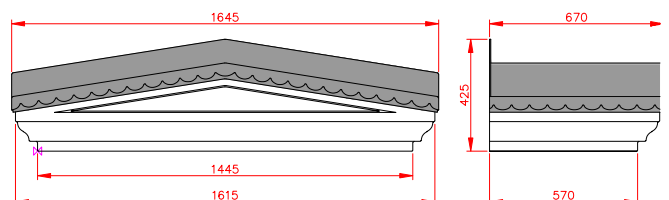

GRP roof colours:

- In addition to the standard colours shown, we can provide products to any BS or RAL colour.
- UV stabilisers are added to the gel coat finishes to minimise colour degradation.
- Colour fastness figures are available on request.