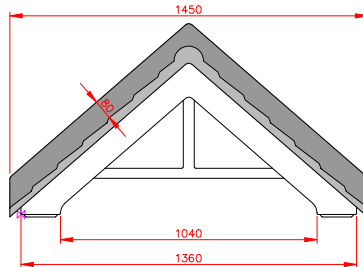

GRP roof colours:

- In addition to the standard colours shown, we can provide products to any BS or RAL colour.
- UV stabilisers are added to the gel coat finishes to minimise colour degradation.
- Colour fastness figures are available on request.