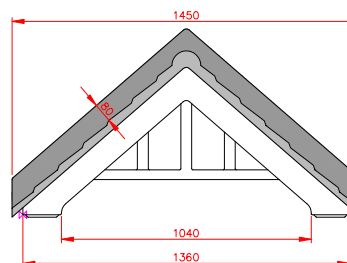

GRP roof colours:

- In addition to the standard colours shown, we can provide products to any BS or RAL colour.
- UV stabilisers are added to the gel coat finishes to minimise colour degradation.
- Colour fastness figures are available on request.