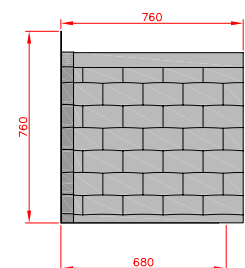

GRP roof colours:

- In addition to the standard colours shown, we can provide products to any BS or RAL colour.
- UV stabilisers are added to the gel coat finishes to minimise colour degradation.
- Colour fastness figures are available on request.