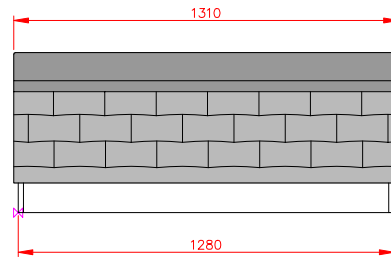

GRP roof colours:

- In addition to the standard colours shown, we can provide products to any BS or RAL colour.
- UV stabilisers are added to the gel coat finishes to minimise colour degradation.
- Colour fastness figures are available on request.