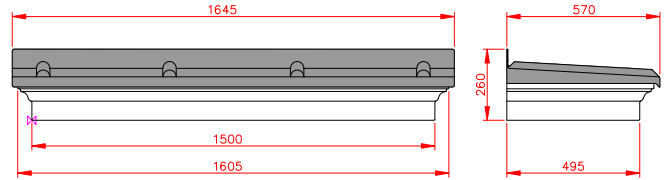

# Warwick

- Standard Gallows or Corbels provided
- Concealed soffit fittings
- Full fitting instructions supplied
- Easy to fit

Slate Grey

**GRP roof colours:**

- In addition to the standard colours shown, we can provide products to any BS or RAL colour.
- UV stabilisers are added to the gel coat finishes to minimise colour degradation.
- Colour fastness figures are available on request.