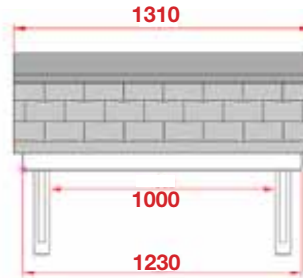

# Cheltenham

- Leg brackets
- Other sizes available on request
- Concealed soffit fittings
- Full fitting instructions supplied
- Easy to fit

Terracotta

Dark Brown

Slate Grey

**GRP roof colours:**

- In addition to the standard colours shown, we can provide products to any BS or RAL colour.
- UV stabilisers are added to the gel coat finishes to minimise colour degradation.
- Colour fastness figures are available on request.