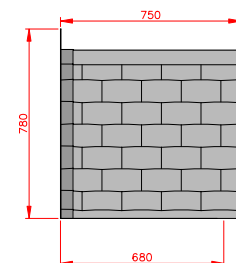

GRP roof colours:

- In addition to the standard colours shown, we can provide products to any BS or RAL colour.
- UV stabilisers are added to the gel coat finishes to minimise colour degradation.
- Colour fastness figures are available on request.