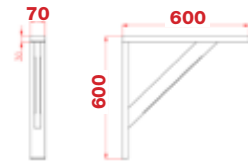

## Gallows

GRP-Bracket**006**

GRP-Bracket**001**

GRP-Bracket**004**

GRP-Bracket**009**

Bracket colours:

WhiteD

Dark Brown