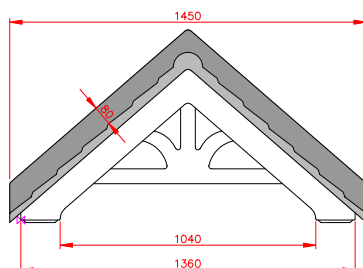

GRP roof colours:

- In addition to the standard colours shown, we can provide products to any BS or RAL colour.
- UV stabilisers are added to the gel coat finishes to minimise colour degradation.
- Colour fastness figures are available on request.