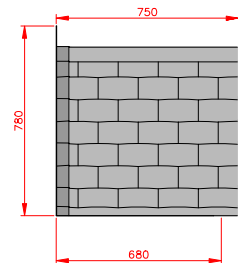

GRP roof colours:

- In addition to the standard colours shown, we can provide products to any BS or RAL colour.
- UV stabilisers are added to the gel coat finishes to minimise colour degradation.
- Colour fastness figures are available on request.