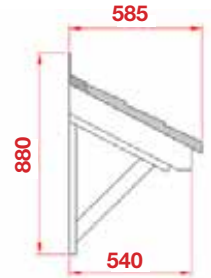

# Cheltenham

- Leg brackets
- Other sizes available on request
- Concealed soffit fittings
- Full fitting instructions supplied
- Easy to fit

Terracotta

Dark Brown

Slate Grey

**GRP roof colours:**

- In addition to the standard colours shown, we can provide products to any BS or RAL colour.
- UV stabilisers are added to the gel coat finishes to minimise colour degradation.
- Colour fastness figures are available on request.