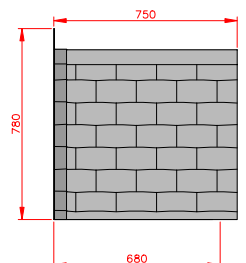

GRP roof colours:

- In addition to the standard colours shown, we can provide products to any BS or RAL colour.
- UV stabilisers are added to the gel coat finishes to minimise colour degradation.
- Colour fastness figures are available on request.