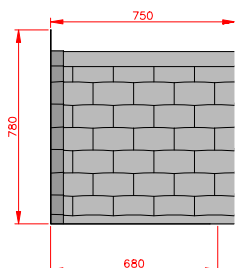

GRP roof colours:

- In addition to the standard colours shown, we can provide products to any BS or RAL colour.
- UV stabilisers are added to the gel coat finishes to minimise colour degradation.
- Colour fastness figures are available on request.