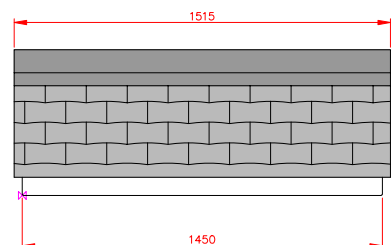

GRP roof colours:

- In addition to the standard colours shown, we can provide products to any BS or RAL colour.
- UV stabilisers are added to the gel coat finishes to minimise colour degradation.
- Colour fastness figures are available on request.