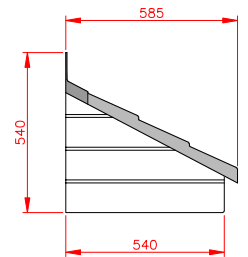

GRP roof colours:

- In addition to the standard colours shown, we can provide products to any BS or RAL colour.
- UV stabilisers are added to the gel coat finishes to minimise colour degradation.
- Colour fastness figures are available on request.