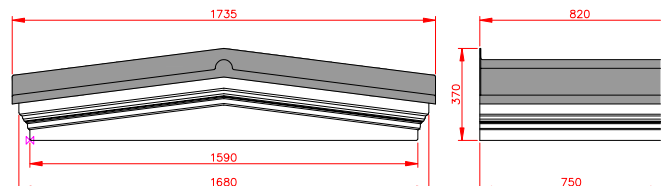

# Ripon

- Standard Gallows or Corbels provided
- Concealed soffit fittings
- Full fitting instructions supplied
- Easy to fit

Slate Grey

**GRP roof colours:**

- In addition to the standard colours shown, we can provide products to any BS or RAL colour.
- UV stabilisers are added to the gel coat finishes to minimise colour degradation.
- Colour fastness figures are available on request.