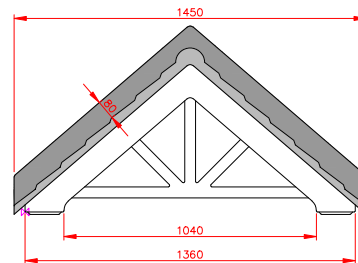

GRP roof colours:

- In addition to the standard colours shown, we can provide products to any BS or RAL colour.
- UV stabilisers are added to the gel coat finishes to minimise colour degradation.
- Colour fastness figures are available on request.