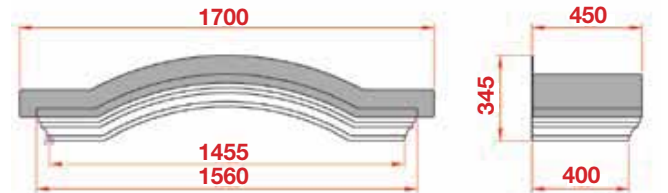

# Chantilly

- Standard Gallows or Corbels provided
- Concealed soffit fittings
- Full fitting instructions supplied
- Easy to fit

Slate Grey

**GRP roof colours:**

- In addition to the standard colours shown, we can provide products to any BS or RAL colour.
- UV stabilisers are added to the gel coat finishes to minimise colour degradation.
- Colour fastness figures are available on request.