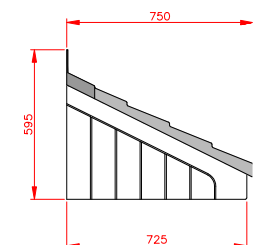

GRP roof colours:

- In addition to the standard colours shown, we can provide products to any BS or RAL colour.
- UV stabilisers are added to the gel coat finishes to minimise colour degradation.
- Colour fastness figures are available on request.