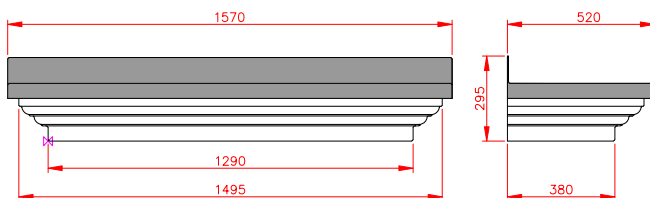

GRP roof colours:

- In addition to the standard colours shown, we can provide products to any BS or RAL colour.
- UV stabilisers are added to the gel coat finishes to minimise colour degradation.
- Colour fastness figures are available on request.