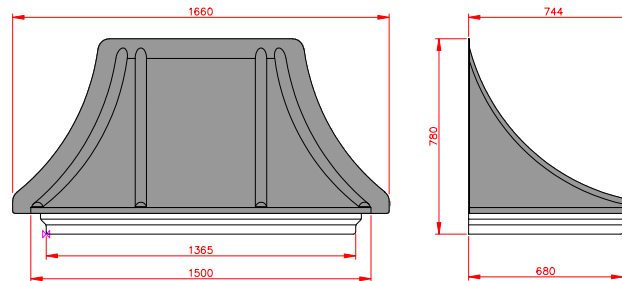

# Chepstow

- Standard Gallows or Corbels provided
- Concealed soffit fittings
- Full fitting instructions supplied
- Easy to fit

Slate Grey

**GRP roof colours:**

- In addition to the standard colours shown, we can provide products to any BS or RAL colour.
- UV stabilisers are added to the gel coat finishes to minimise colour degradation.
- Colour fastness figures are available on request.