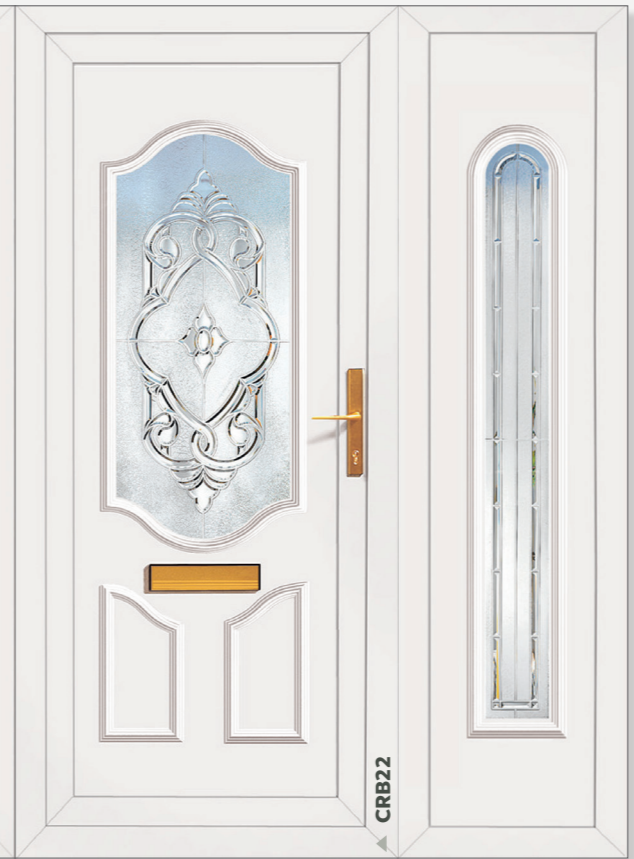

Loyne
Plethora

CRB22

Morar
Tresta

CRB31