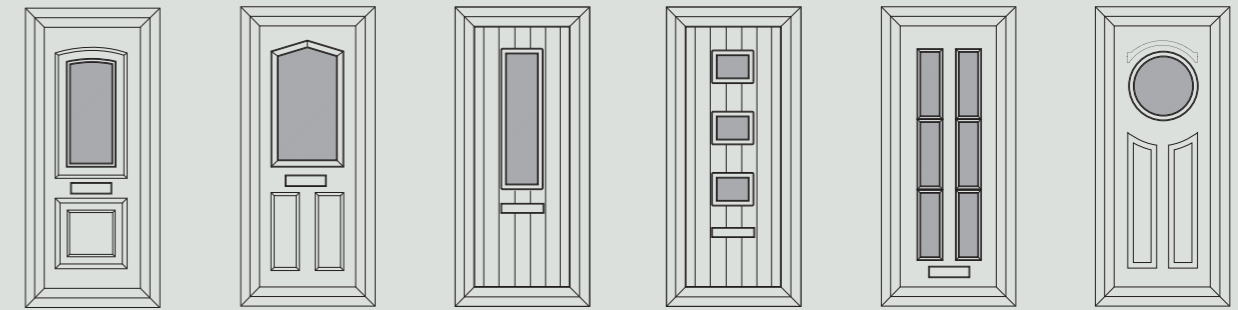

Maree Page 10   **Melfort** Page 11   **Scaven** Page 12   **Tummel** Page 13   **Lyon Six** Page 14   **Shiel** Page 14