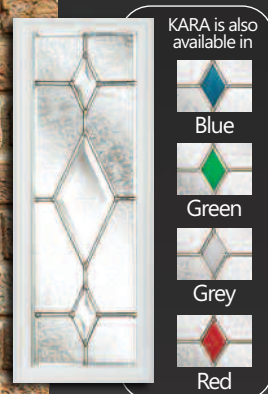

Small Glazed Options

KARA*