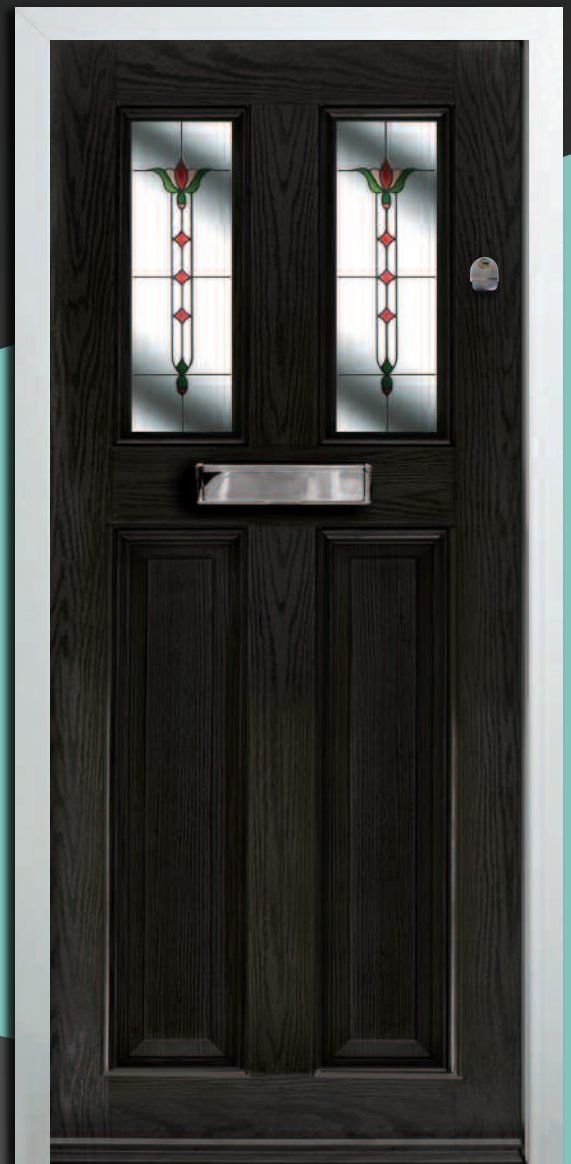

Lindisfarne with FLEUR glazing and finger pull escutcheon

Satin gives 84% light transmission with 100% privacy

Lindisfarne letter plate can be positioned at the bottom if required - Please state clearly on all orders, otherwise positioned as shown.