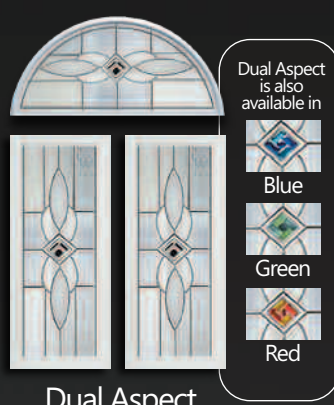

A choice of backing glass should be made for all glass shown except for types marked with which have a degree of privacy built in and do not have an obscure backing option.*

Dual Aspect Black

REFLECTIONS*