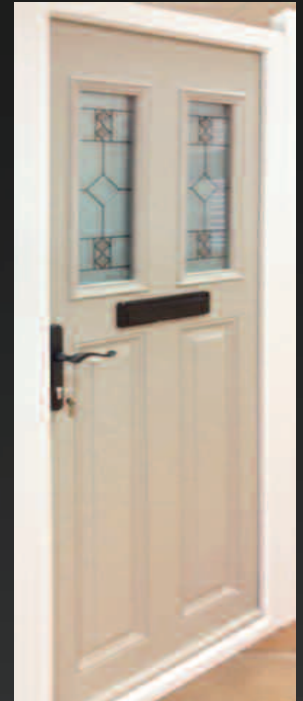

Stoney Ground with Aspen Glass