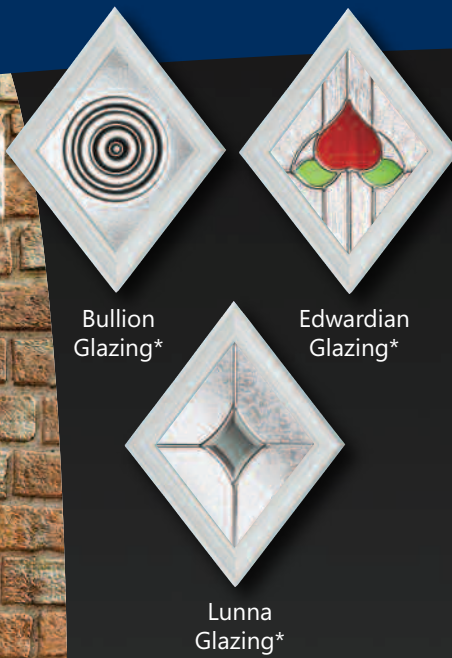

Small Glazed Kara in Pottery colour

Stable Door