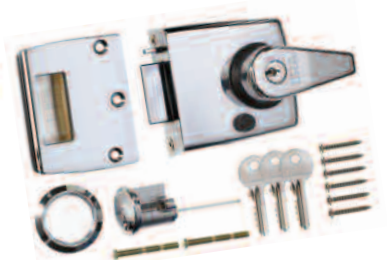

Rim Latch

For extra security add the Optional Rim Latch traditional lock

Gold

Chrome

Obscure Glass Options

Where appropriate we recommend that textured backing glasses are used. These add an extra level of privacy to your entrance door and we offer four designs as standard.